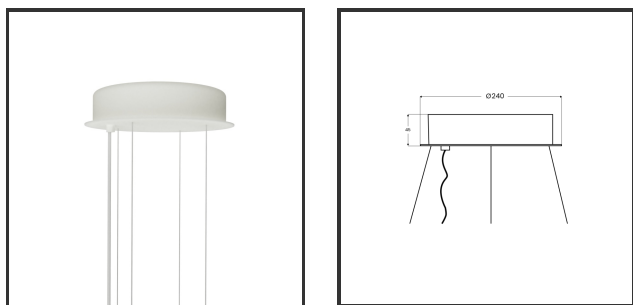

# ROSETTE 3 RING Ø240 + KABEL

9016 5 aders 6meter

Dimensions	Ø240x45	Material Housing	Aluminium
Color	RAL9016	Mounting Type	Plafond
		Suspension Length	6m

## Product Description

Reference : 000024841