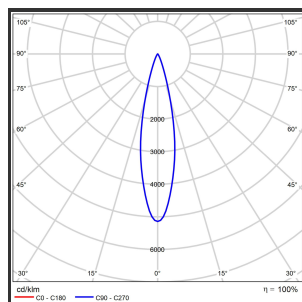

# MAMBA KUPS 120 PENDEL

2700K/CRI90 Dali push 9010 9010 25°

Aantal suspensiekabels	2	IP	IP33
Beamangle	25°	Input current	350mA
CIE Flux Codes	92 98 100 100 100	Color	RAL9010
CRI	90	Color 2	RAL9010
Colour Deviation (SDCM)	3 sdcM	Led type	SMD
Colour Temperature	2700K	Lumen Maintenance	L80B10 bij 50.000
Max. connected Load	2x3W	Lumen/W	135lm/W
Connected Voltage	220-240V	Luminous flux of luminaire	600lm
Dim	Dali push	Material Housing	Aluminium
Dimensions	Ø42x1290	Material Lens/Reflector/Diffusor	PMMA
Energy Efficiency Class	D	Mounting Type	Pendel
Forward Voltage	18V	PF	0,98
Frequency	50-60Hz	Protection Class	II
IK	07	Suspension Length	1,5m
		UGR	16