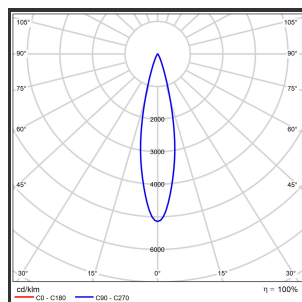

MAMBA KUPS 120 PENDEL

4000K/CRI90 on/off 9010 9010 25°

Aantal suspensiekabels	2	IP	IP33
Beamangle	25°	Input current	350mA
CIE Flux Codes	92 98 100 100 100	Color	RAL9010
CRI	90	Color 2	RAL9010
Colour Deviation (SDCM)	3 sdcM	Led type	SMD
Colour Temperature	4000K	Lumen Maintenance	L80B10 bij 50.000
Max. connected Load	2x3W	Lumen/W	135lm/W
Connected Voltage	220-240V	Luminous flux of luminaire	600lm
Dim	No	Material Housing	Aluminium
Dimensions	Ø42x1290	Material Lens/Reflector/Diffusor	PMMA
Energy Efficiency Class	D	Mounting Type	Pendel
Forward Voltage	18V	PF	0,98
Frequency	50-60Hz	Protection Class	II
IK	07	Suspension Length	1,5m
		UGR	16