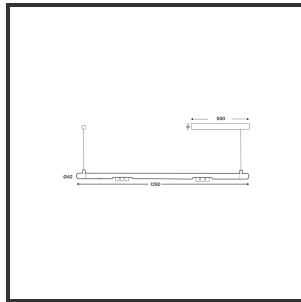

MAMBA KUPS 120 PENDEL

9010 9016 2700K/CRI90 15° Dali push

| | | | |
|-------------------------|-------------------|----------------------------------|-------------------|
| Beamangle | 15° | IP | IP33 |
| CIE Flux Codes | 92 98 100 100 100 | Color | RAL9010 |
| Colour Deviation (SDCM) | 3 sdcM | Color 2 | RAL9016 |
| Colour Temperature | 2700K | Led type | SMD |
| Max. connected Load | 2x3W | Lumen Maintenance | L80B10 bij 50.000 |
| Connected Voltage | 220-240V | Lumen/W | 135lm/W |
| CRI | 90 | Luminous flux of luminaire | 600lm |
| Dim | Dali push | Material Housing | Aluminium |
| Dimensions | Ø42x1290 | Material Lens/Reflector/Diffusor | PMMA |
| Energy Efficiency Class | D | Mounting Type | Suspension |
| Forward Voltage | 18V | PF | 0,98 |
| Frequency | 50-60Hz | Protection Class | II |
| IK | 07 | Suspension Length | 1,5m |
| Input current | 350mA | UGR | 16 |