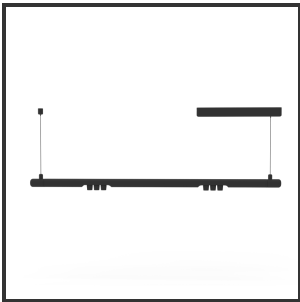

# MAMBA KUPS 120 PENDEL

9010 9016 3000K/CRI90 25° on/off

|                         |                   |                                  |                   |
|-------------------------|-------------------|----------------------------------|-------------------|
| Beamangle               | 25°               | IP                               | IP33              |
| CIE Flux Codes          | 92 98 100 100 100 | Color                            | RAL9010           |
| Colour Deviation (SDCM) | 3 sdcM            | Color 2                          | RAL9016           |
| Colour Temperature      | 3000K             | Led type                         | SMD               |
| Max. connected Load     | 2x3W              | Lumen Maintenance                | L80B10 bij 50.000 |
| Connected Voltage       | 220-240V          | Lumen/W                          | 135lm/W           |
| CRI                     | 90                | Luminous flux of luminaire       | 600lm             |
| Dim                     | No                | Material Housing                 | Aluminium         |
| Dimensions              | Ø42x1290          | Material Lens/Reflector/Diffusor | PMMA              |
| Energy Efficiency Class | D                 | Mounting Type                    | Suspension        |
| Forward Voltage         | 18V               | PF                               | 0,98              |
| Frequency               | 50-60Hz           | Protection Class                 | II                |
| IK                      | 07                | Suspension Length                | 1,5m              |
| Input current           | 350mA             | UGR                              | 16                |