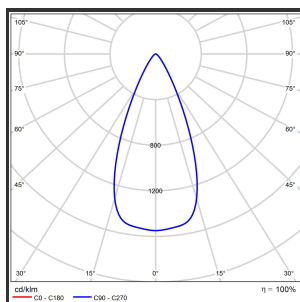

MAMBA KUPS 120 PENDEL

4000K/CRI90 Dali 9016 9005 45°

Aantal suspensiekabels	2	IP	IP33
Beamangle	45°	Input current	350mA
CIE Flux Codes	92 98 100 100 100	Color	RAL9016
CRI	90	Color 2	RAL9005
Colour Deviation (SDCM)	3 sdcM	Led type	SMD
Colour Temperature	4000K	Lumen Maintenance	L80B10 bij 50.000
Max. connected Load	2x3W	Lumen/W	135lm/W
Connected Voltage	220-240V	Luminous flux of luminaire	600lm
Dim	Dali	Material Housing	Aluminium
Dimensions	Ø42x1290	Material Lens/Reflector/Diffusor	PMMA
Energy Efficiency Class	D	Mounting Type	Pendel
Forward Voltage	18V	PF	0,98
Frequency	50-60Hz	Protection Class	II
IK	07	Suspension Length	1,5m
		UGR	16