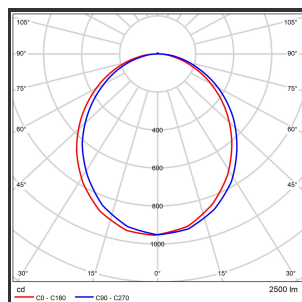

# MAMBA STRIBE 120 PENDEL

3000K/CRI90 Casambi 9005 9005

Aantal suspensiekabels	2	IP	IP33
Beamangle	120	Input current	700mA
CIE Flux Codes	49 80 95 99 100	Color	RAL9005
CRI	90	Color 2	RAL9005
Colour Deviation (SDCM)	3 sdcM	Led type	SMD
Colour Temperature	3000K	Lumen Maintenance	L80B10 bij 50.000
Max. connected Load	25W	Lumen/W	135lm/W
Connected Voltage	220-240V	Luminous flux of luminaire	2500lm
Dim	Casambi	Material Housing	Aluminium
Dimensions	Ø42x1590	Material Lens/Reflector/Diffusor	PMMA
Energy Efficiency Class	D	Mounting Type	Pendel
Forward Voltage	31,5V	PF	0,98
Frequency	50-60Hz	Protection Class	II
IK	07	Suspension Length	1,5m
		UGR	<23