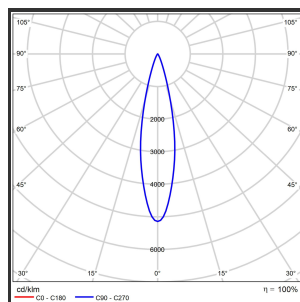

MAMBA KUPS 150 PENDEL

3000K/CRI90 Dali 9016 9016 15°

Aantal suspensiekabels	2	Input current	350mA
Beamangle	15°	Color	RAL9016
CIE Flux Codes	92 98 100 100 100	Color 2	RAL9016
CRI	90	Led type	SMD
Colour Deviation (SDCM)	3 sdcM	Lumen Maintenance	L80B10 bij 50.000
Colour Temperature	3000K	Lumen/W	135lm/W
Max. connected Load	3x3W	Luminous flux of luminaire	900lm
Connected Voltage	220-240V	Material Housing	Aluminium
Dim	Dali	Material Lens/Reflector/Diffusor	PMMA
Dimensions	Ø42x1590	Mounting Type	Pendel
Energy Efficiency Class	D	PF	0,98
Forward Voltage	27V	Protection Class	II
Frequency	50-60Hz	Suspension Length	1,5m
IK	07	UGR	16
IP	IP33	Weight	4kg