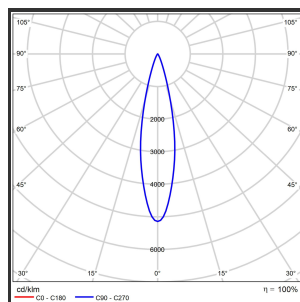

MAMBA KUPS 150 PENDEL

4000K/CRI90 Dali 9010 9005 15°

Aantal suspensiekabels	2	Input current	350mA
Beamangle	15°	Color	RAL9010
CIE Flux Codes	92 98 100 100 100	Color 2	RAL9005
CRI	90	Led type	SMD
Colour Deviation (SDCM)	3 sdcM	Lumen Maintenance	L80B10 bij 50.000
Colour Temperature	4000K	Lumen/W	135lm/W
Max. connected Load	3x3W	Luminous flux of luminaire	900lm
Connected Voltage	220-240V	Material Housing	Aluminium
Dim	Dali	Material Lens/Reflector/Diffusor	PMMA
Dimensions	Ø42x1590	Mounting Type	Pendel
Energy Efficiency Class	D	PF	0,98
Forward Voltage	27V	Protection Class	II
Frequency	50-60Hz	Suspension Length	1,5m
IK	07	UGR	16
IP	IP33	Weight	4kg