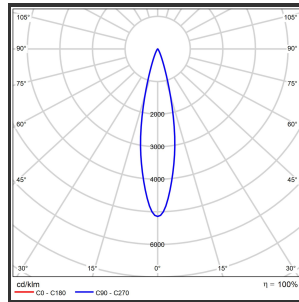

MAMBA KUPS 120 PENDEL

2700K/CRI90 Dali push 9016 Goud 25°

Aantal suspensiekabels	2	IP	IP33
Beamangle	25°	Input current	350mA
CIE Flux Codes	92 98 100 100 100	Color	RAL9016
CRI	90	Color 2	Gold
Colour Deviation (SDCM)	3 sdcm	Led type	SMD
Colour Temperature	2700K	Lumen Maintenance	L80B10 bij 50.000
Max. connected Load	2x3W	Lumen/W	135lm/W
Connected Voltage	220-240V	Luminous flux of luminaire	600lm
Dim	Dali push	Material Housing	Aluminium
Dimensions	Ø42x1290	Material Lens/Reflector/Diffusor	PMMA
Energy Efficiency Class	D	Mounting Type	Pendel
Forward Voltage	18V	PF	0,98
Frequency	50-60Hz	Protection Class	II
IK	07	Suspension Length	1,5m
		UGR	16