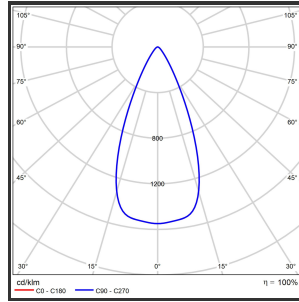

# MAMBA KUPS 120 PENDEL

2700K/CRI90 Dali push 9016 Goud 45°

Aantal suspensiekabels	2	IP	IP33
Beamangle	45°	Input current	350mA
CIE Flux Codes	92 98 100 100 100	Color	RAL9016
CRI	90	Color 2	Gold
Colour Deviation (SDCM)	3 sdcM	Led type	SMD
Colour Temperature	2700K	Lumen Maintenance	L80B10 bij 50.000
Max. connected Load	2x3W	Lumen/W	135lm/W
Connected Voltage	220-240V	Luminous flux of luminaire	600lm
Dim	Dali push	Material Housing	Aluminium
Dimensions	Ø42x1290	Material Lens/Reflector/Diffusor	PMMA
Energy Efficiency Class	D	Mounting Type	Pendel
Forward Voltage	18V	PF	0,98
Frequency	50-60Hz	Protection Class	II
IK	07	Suspension Length	1,5m
		UGR	16