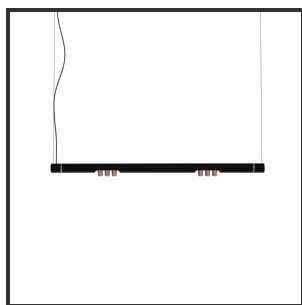

MAMBA KUPS 120 PENDEL

4000K/CRI90 Dali push 9005 Copper 25°

| | | | |
|-------------------------|-------------------|----------------------------------|-------------------|
| Aantal suspensiekabels | 2 | IP | IP33 |
| Beamangle | 25° | Input current | 350mA |
| CIE Flux Codes | 92 98 100 100 100 | Color | RAL9005 |
| CRI | 90 | Color 2 | Copper |
| Colour Deviation (SDCM) | 3 sdcM | Led type | SMD |
| Colour Temperature | 4000K | Lumen Maintenance | L80B10 bij 50.000 |
| Max. connected Load | 2x3W | Lumen/W | 135lm/W |
| Connected Voltage | 220-240V | Luminous flux of luminaire | 600lm |
| Dim | Dali push | Material Housing | Aluminium |
| Dimensions | Ø42x1290 | Material Lens/Reflector/Diffusor | PMMA |
| Energy Efficiency Class | D | Mounting Type | Pendel |
| Forward Voltage | 18V | PF | 0,98 |
| Frequency | 50-60Hz | Protection Class | II |
| IK | 07 | Suspension Length | 1,5m |
| | | UGR | 16 |