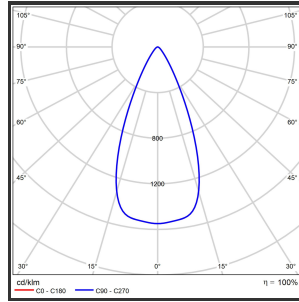

MAMBA KUPS 150 PENDEL

4000K/CRI90 Casambi 9016 Copper 45°

Aantal suspensiekabels	2	Input current	350mA
Beamangle	45°	Color	RAL9016
CIE Flux Codes	92 98 100 100 100	Color 2	Copper
CRI	90	Led type	SMD
Colour Deviation (SDCM)	3 sdcM	Lumen Maintenance	L80B10 bij 50.000
Colour Temperature	4000K	Lumen/W	135lm/W
Max. connected Load	3x3W	Luminous flux of luminaire	900lm
Connected Voltage	220-240V	Material Housing	Aluminium
Dim	Casambi	Material Lens/Reflector/Diffusor	PMMA
Dimensions	Ø42x1590	Mounting Type	Pendel
Energy Efficiency Class	D	PF	0,98
Forward Voltage	27V	Protection Class	II
Frequency	50-60Hz	Suspension Length	1,5m
IK	07	UGR	16
IP	IP33	Weight	4kg