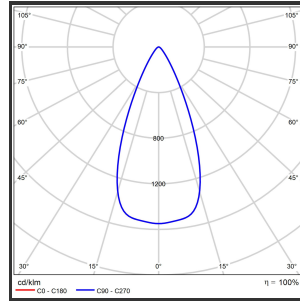

MAMBA KUPS 150 PENDEL

4000K/CRI90 Dali 9005 Copper 45°

Aantal suspensiekabels	2	Input current	350mA
Beamangle	45°	Color	RAL9005
CIE Flux Codes	92 98 100 100 100	Color 2	Copper
CRI	90	Led type	SMD
Colour Deviation (SDCM)	3 sdcn	Lumen Maintenance	L80B10 bij 50.000
Colour Temperature	4000K	Lumen/W	135lm/W
Max. connected Load	3x3W	Luminous flux of luminaire	900lm
Connected Voltage	220-240V	Material Housing	Aluminium
Dim	Dali	Material Lens/Reflector/Diffusor	PMMA
Dimensions	Ø42x1590	Mounting Type	Pendel
Energy Efficiency Class	D	PF	0,98
Forward Voltage	27V	Protection Class	II
Frequency	50-60Hz	Suspension Length	1,5m
IK	07	UGR	16
IP	IP33	Weight	4kg