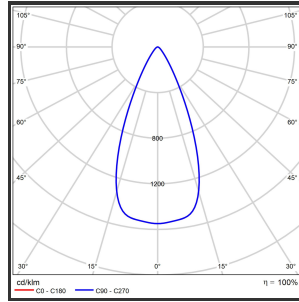

MAMBA KUPS 150 PENDEL

4000K/CRI90 Casambi 9010 Copper 45°

Aantal suspensiekabels	2	Input current	350mA
Beamangle	45°	Color	RAL9010
CIE Flux Codes	92 98 100 100 100	Color 2	Copper
CRI	90	Led type	SMD
Colour Deviation (SDCM)	3 sdcM	Lumen Maintenance	L80B10 bij 50.000
Colour Temperature	4000K	Lumen/W	135lm/W
Max. connected Load	3x3W	Luminous flux of luminaire	900lm
Connected Voltage	220-240V	Material Housing	Aluminium
Dim	Casambi	Material Lens/Reflector/Diffusor	PMMA
Dimensions	Ø42x1590	Mounting Type	Pendel
Energy Efficiency Class	D	PF	0,98
Forward Voltage	27V	Protection Class	II
Frequency	50-60Hz	Suspension Length	1,5m
IK	07	UGR	16
IP	IP33	Weight	4kg