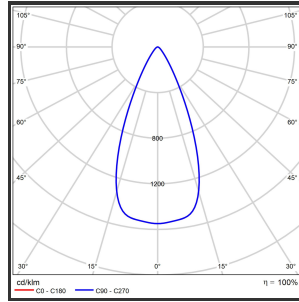

# MAMBA KUPS 150 PENDEL

2700K/CRI90 Dali 9016 Goud 45°

Aantal suspensiekabels	2	Input current	350mA
Beamangle	45°	Color	RAL9016
CIE Flux Codes	92 98 100 100 100	Color 2	Gold
CRI	90	Led type	SMD
Colour Deviation (SDCM)	3 sdcM	Lumen Maintenance	L80B10 bij 50.000
Colour Temperature	2700K	Lumen/W	135lm/W
Max. connected Load	3x3W	Luminous flux of luminaire	900lm
Connected Voltage	220-240V	Material Housing	Aluminium
Dim	Dali	Material Lens/Reflector/Diffusor	PMMA
Dimensions	Ø42x1590	Mounting Type	Pendel
Energy Efficiency Class	D	PF	0,98
Forward Voltage	27V	Protection Class	II
Frequency	50-60Hz	Suspension Length	1,5m
IK	07	UGR	16
IP	IP33	Weight	4kg