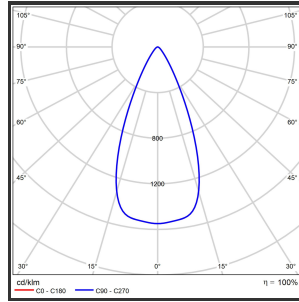

MAMBA KUPS 150 PENDEL

3000K/CRI90 Dali push 9005 Goud 45°

Aantal suspensiekabels	2	Input current	350mA
Beamangle	45°	Color	RAL9005
CIE Flux Codes	92 98 100 100 100	Color 2	Gold
CRI	90	Led type	SMD
Colour Deviation (SDCM)	3 sdcM	Lumen Maintenance	L80B10 bij 50.000
Colour Temperature	3000K	Lumen/W	135lm/W
Max. connected Load	3x3W	Luminous flux of luminaire	900lm
Connected Voltage	220-240V	Material Housing	Aluminium
Dim	Dali push	Material Lens/Reflector/Diffusor	PMMA
Dimensions	Ø42x1590	Mounting Type	Pendel
Energy Efficiency Class	D	PF	0,98
Forward Voltage	27V	Protection Class	II
Frequency	50-60Hz	Suspension Length	1,5m
IK	07	UGR	16
IP	IP33	Weight	4kg