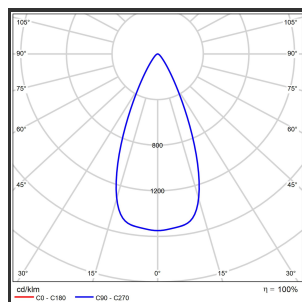

MAMBA KUPS 150 PENDEL

3000K/CRI90 Dali push 9010 Goud 45°

Aantal suspensiekabels	2	Input current	350mA
Beamangle	45°	Color	RAL9010
CIE Flux Codes	92 98 100 100 100	Color 2	Gold
CRI	90	Led type	SMD
Colour Deviation (SDCM)	3 sdcM	Lumen Maintenance	L80B10 bij 50.000
Colour Temperature	3000K	Lumen/W	135lm/W
Max. connected Load	3x3W	Luminous flux of luminaire	900lm
Connected Voltage	220-240V	Material Housing	Aluminium
Dim	Dali push	Material Lens/Reflector/Diffusor	PMMA
Dimensions	Ø42x1590	Mounting Type	Pendel
Energy Efficiency Class	D	PF	0,98
Forward Voltage	27V	Protection Class	II
Frequency	50-60Hz	Suspension Length	1,5m
IK	07	UGR	16
IP	IP33	Weight	4kg