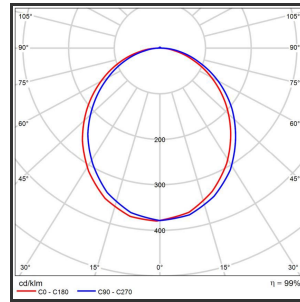

# HELI108

Powdercoated Grey 3000K/CRI80 Dali

Beamangle	120°	IP	IP33
CIE Flux Codes	49 80 95 99 100	Kleur	Aluminium
Colour Deviation (SDCM)	3 sdcM	Led type	SMD
Colour Temperature	3000K	Lumen Maintenance	L80B50 bij 100.000
CRI	80	Lumen/W	135lm/W
Dim	Dali	Luminous flux of luminaire	3000lm
Dimensions	1080x35x35	Material Housing	Aluminium
ENEC	Ja	Material Lens/Reflector/Diffusor	PMMA
Energy Efficiency Class	D	Max. connected Load	30W
Forward Voltage	36V	Mounting Type	Track
Frequency	50-60Hz	PF	0,98
Glow Wire Test	650°C	Protection Class	I
IK	07	Standby Power	0,3W
Input current	700mA	UGR	<25
		Voltage	220-240V