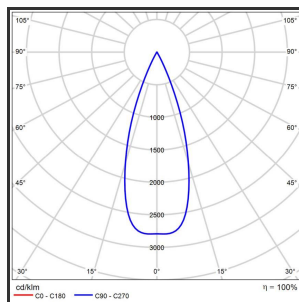

# HELI ARGUS 108

Goud 9005 3000K/CRI90 34° on/off

Beamangle	34°	IP	IP33
CIE Flux Codes	99 99 100 100 100	Kleur	RAL9005
Colour Deviation (SDCM)	3 sdcM	Kleur 2	Goud
Colour Temperature	3000K	Led type	SMD
CRI	>90	Lumen Maintenance	L80B50 bij 100.000
Dim	Nee	Lumen/W	135lm/W
Dimensions	1080x35x35	Luminous flux of luminaire	1000lm
ENEC	Ja	Material Housing	Aluminium
Energy Efficiency Class	D	Material Lens/Reflector/Diffusor	PMMA
Forward Voltage	30V	Max. connected Load	2x5W
Frequency	50-60Hz	Mounting Type	Track
Glow Wire Test	650°C	PF	0,95
IK	07	Protection Class	I
Input current	650mA	UGR	<16
		Voltage	220-240V