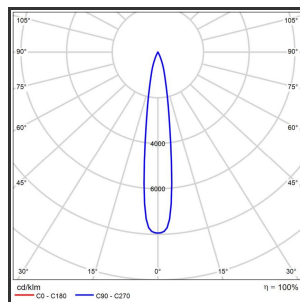

HELI ARGUS 108

9005 Goud 3000K/CRI90 12° Dali

Beamangle	12°	IP	IP33
CIE Flux Codes	99 99 100 100 100	Kleur	RAL9005
Colour Deviation (SDCM)	3 sdcM	Kleur 2	Goud
Colour Temperature	3000K	Led type	SMD
CRI	>90	Lumen Maintenance	L80B50 bij 100.000
Dim	Dali	Lumen/W	135lm/W
Dimensions	1080x35x35	Luminous flux of luminaire	1000lm
ENEC	Ja	Material Housing	Aluminium
Energy Efficiency Class	D	Material Lens/Reflector/Diffusor	PMMA
Forward Voltage	30V	Max. connected Load	2x5W
Frequency	50-60Hz	Mounting Type	Track
Glow Wire Test	650°C	PF	0,95
IK	07	Protection Class	I
Input current	650mA	UGR	<16
		Voltage	220-240V