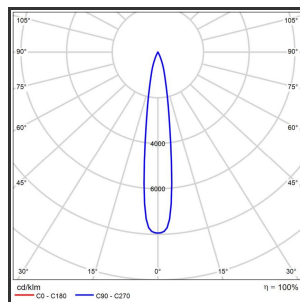

HELI ARGUS 108

Goud 9005 3000K/CRI90 12° on/off

Beamangle	12°	IP	IP33
CIE Flux Codes	99 99 100 100 100	Kleur	RAL9005
Colour Deviation (SDCM)	3 sdcM	Kleur 2	Goud
Colour Temperature	3000K	Led type	SMD
CRI	>90	Lumen Maintenance	L80B50 bij 100.000
Dim	Nee	Lumen/W	135lm/W
Dimensions	1080x35x35	Luminous flux of luminaire	1000lm
ENEC	Ja	Material Housing	Aluminium
Energy Efficiency Class	D	Material Lens/Reflector/Diffusor	PMMA
Forward Voltage	30V	Max. connected Load	2x5W
Frequency	50-60Hz	Mounting Type	Track
Glow Wire Test	650°C	PF	0,95
IK	07	Protection Class	I
Input current	650mA	UGR	<16
		Voltage	220-240V