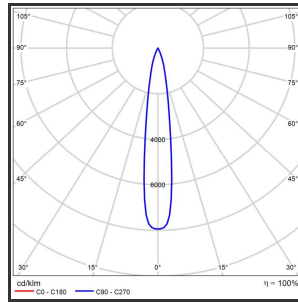

# HELI ARGUS 108

9005 Goud 3000K/CRI90 12° on/off

Beamangle	12°	IP	IP33
CIE Flux Codes	99 99 100 100 100	Kleur	RAL9005
Colour Deviation (SDCM)	3 sdcM	Kleur 2	Goud
Colour Temperature	3000K	Led type	SMD
CRI	>90	Lumen Maintenance	L80B50 bij 100.000
Dim	Nee	Lumen/W	135lm/W
Dimensions	1080x35x35	Luminous flux of luminaire	1000lm
ENEC	Ja	Material Housing	Aluminium
Energy Efficiency Class	D	Material Lens/Reflector/Diffusor	PMMA
Forward Voltage	30V	Max. connected Load	2x5W
Frequency	50-60Hz	Mounting Type	Track
Glow Wire Test	650°C	PF	0,95
IK	07	Protection Class	I
Input current	650mA	UGR	<16
		Voltage	220-240V