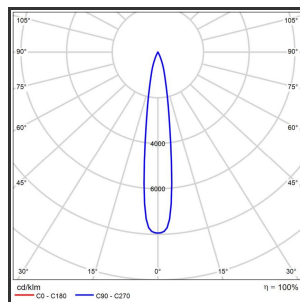

HELI ARGUS 108

Goud 9005 4000K/CRI90 12° Dali

Beamangle	12°	IP	IP33
CIE Flux Codes	99 99 100 100 100	Kleur	RAL9005
Colour Deviation (SDCM)	3 sdcM	Kleur 2	Goud
Colour Temperature	4000K	Led type	SMD
CRI	>90	Lumen Maintenance	L80B50 bij 100.000
Dim	Dali	Lumen/W	135lm/W
Dimensions	1080x35x35	Luminous flux of luminaire	1000lm
ENEC	Ja	Material Housing	Aluminium
Energy Efficiency Class	D	Material Lens/Reflector/Diffusor	PMMA
Forward Voltage	30V	Max. connected Load	2x5W
Frequency	50-60Hz	Mounting Type	Track
Glow Wire Test	650°C	PF	0,95
IK	07	Protection Class	I
Input current	650mA	UGR	<16
		Voltage	220-240V