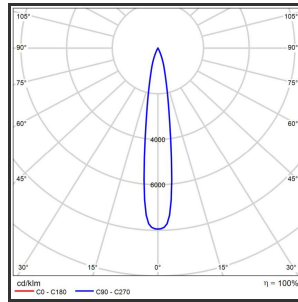

# HELI ARGUS 108

Goud 9005 4000K/CRI90 12° on/off

Beamangle	12°	IP	IP33
CIE Flux Codes	99 99 100 100 100	Kleur	RAL9005
Colour Deviation (SDCM)	3 sdcM	Kleur 2	Goud
Colour Temperature	4000K	Led type	SMD
CRI	>90	Lumen Maintenance	L80B50 bij 100.000
Dim	Nee	Lumen/W	135lm/W
Dimensions	1080x35x35	Luminous flux of luminaire	1000lm
ENEC	Ja	Material Housing	Aluminium
Energy Efficiency Class	D	Material Lens/Reflector/Diffusor	PMMA
Forward Voltage	30V	Max. connected Load	2x5W
Frequency	50-60Hz	Mounting Type	Track
Glow Wire Test	650°C	PF	0,95
IK	07	Protection Class	I
Input current	650mA	UGR	<16
		Voltage	220-240V