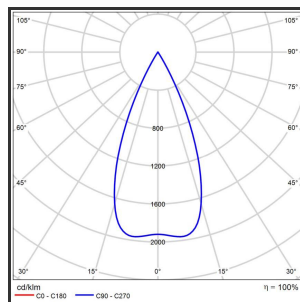

# HELI ARGUS 108

9005 Goud blinkend 3000K/CR190 48° Dali

Beamangle	48°	IP	IP33
CIE Flux Codes	99 99 100 100 100	Kleur	RAL9005
Colour Deviation (SDCM)	3 sdcM	Kleur 2	Blinkend Goud
Colour Temperature	3000K	Led type	SMD
CRI	>90	Lumen Maintenance	L80B50 bij 100.000
Dim	Dali	Lumen/W	135lm/W
Dimensions	1080x35x35	Luminous flux of luminaire	1000lm
ENEC	Ja	Material Housing	Aluminium
Energy Efficiency Class	D	Material Lens/Reflector/Diffusor	PMMA
Forward Voltage	30V	Max. connected Load	2x5W
Frequency	50-60Hz	Mounting Type	Track
Glow Wire Test	650°C	PF	0,95
IK	07	Protection Class	I
Input current	650mA	UGR	<16
		Voltage	220-240V