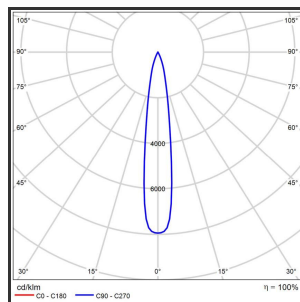

HELI ARGUS 108

9005 Goud blinkend 3000K/CR190 12° Dali

Beamangle	12°	IP	IP33
CIE Flux Codes	99 99 100 100 100	Kleur	RAL9005
Colour Deviation (SDCM)	3 sdcM	Kleur 2	Blinkend Goud
Colour Temperature	3000K	Led type	SMD
CRI	>90	Lumen Maintenance	L80B50 bij 100.000
Dim	Dali	Lumen/W	135lm/W
Dimensions	1080x35x35	Luminous flux of luminaire	1000lm
ENEC	Ja	Material Housing	Aluminium
Energy Efficiency Class	D	Material Lens/Reflector/Diffusor	PMMA
Forward Voltage	30V	Max. connected Load	2x5W
Frequency	50-60Hz	Mounting Type	Track
Glow Wire Test	650°C	PF	0,95
IK	07	Protection Class	I
Input current	650mA	UGR	<16
		Voltage	220-240V