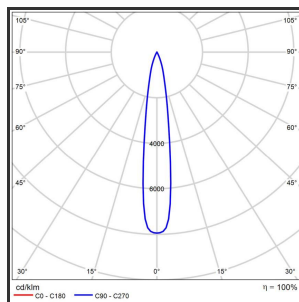

# HELI ARGUS 108

Goud blinkend 9005 3000K/CR190 12° on/off

Beamangle	12°	IP	IP33
CIE Flux Codes	99 99 100 100 100	Kleur	RAL9005
Colour Deviation (SDCM)	3 sdcM	Kleur 2	Blinkend Goud
Colour Temperature	3000K	Led type	SMD
CRI	>90	Lumen Maintenance	L80B50 bij 100.000
Dim	Nee	Lumen/W	135lm/W
Dimensions	1080x35x35	Luminous flux of luminaire	1000lm
ENEC	Ja	Material Housing	Aluminium
Energy Efficiency Class	D	Material Lens/Reflector/Diffusor	PMMA
Forward Voltage	30V	Max. connected Load	2x5W
Frequency	50-60Hz	Mounting Type	Track
Glow Wire Test	650°C	PF	0,95
IK	07	Protection Class	I
Input current	650mA	UGR	<16
		Voltage	220-240V