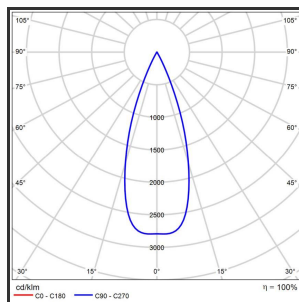

# HELI ARGUS 108

Goud blinkend 9005 4000K/CR190 34° on/off

Beamangle	34°	IP	IP33
CIE Flux Codes	99 99 100 100 100	Kleur	RAL9005
Colour Deviation (SDCM)	3 sdcM	Kleur 2	Blinkend Goud
Colour Temperature	4000K	Led type	SMD
CRI	>90	Lumen Maintenance	L80B50 bij 100.000
Dim	Nee	Lumen/W	135lm/W
Dimensions	1080x35x35	Luminous flux of luminaire	1000lm
ENEC	Ja	Material Housing	Aluminium
Energy Efficiency Class	D	Material Lens/Reflector/Diffusor	PMMA
Forward Voltage	30V	Max. connected Load	2x5W
Frequency	50-60Hz	Mounting Type	Track
Glow Wire Test	650°C	PF	0,95
IK	07	Protection Class	I
Input current	650mA	UGR	<16
		Voltage	220-240V