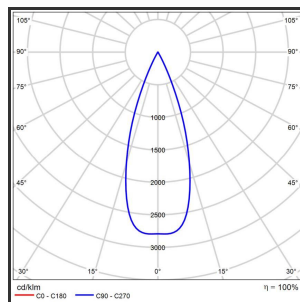

# HELI ARGUS 108

9005 Goud blinkend 4000K/CR190 34° on/off

|                         |                   |                                  |                    |
|-------------------------|-------------------|----------------------------------|--------------------|
| Beamangle               | 34°               | IP                               | IP33               |
| CIE Flux Codes          | 99 99 100 100 100 | Kleur                            | RAL9005            |
| Colour Deviation (SDCM) | 3 sdcM            | Kleur 2                          | Blinkend Goud      |
| Colour Temperature      | 4000K             | Led type                         | SMD                |
| CRI                     | >90               | Lumen Maintenance                | L80B50 bij 100.000 |
| Dim                     | Nee               | Lumen/W                          | 135lm/W            |
| Dimensions              | 1080x35x35        | Luminous flux of luminaire       | 1000lm             |
| ENEC                    | Ja                | Material Housing                 | Aluminium          |
| Energy Efficiency Class | D                 | Material Lens/Reflector/Diffusor | PMMA               |
| Forward Voltage         | 30V               | Max. connected Load              | 2x5W               |
| Frequency               | 50-60Hz           | Mounting Type                    | Track              |
| Glow Wire Test          | 650°C             | PF                               | 0,95               |
| IK                      | 07                | Protection Class                 | I                  |
| Input current           | 650mA             | UGR                              | <16                |
|                         |                   | Voltage                          | 220-240V           |