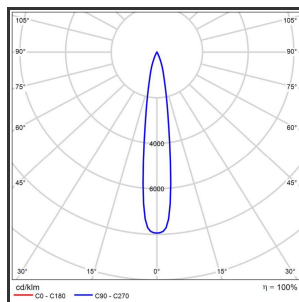

# HELI ARGUS 108

Goud blinkend 9005 4000K/CR190 12° Dali

Beamangle	12°	IP	IP33
CIE Flux Codes	99 99 100 100 100	Kleur	RAL9005
Colour Deviation (SDCM)	3 sdcM	Kleur 2	Blinkend Goud
Colour Temperature	4000K	Led type	SMD
CRI	>90	Lumen Maintenance	L80B50 bij 100.000
Dim	Dali	Lumen/W	135lm/W
Dimensions	1080x35x35	Luminous flux of luminaire	1000lm
ENEC	Ja	Material Housing	Aluminium
Energy Efficiency Class	D	Material Lens/Reflector/Diffusor	PMMA
Forward Voltage	30V	Max. connected Load	2x5W
Frequency	50-60Hz	Mounting Type	Track
Glow Wire Test	650°C	PF	0,95
IK	07	Protection Class	I
Input current	650mA	UGR	<16
		Voltage	220-240V