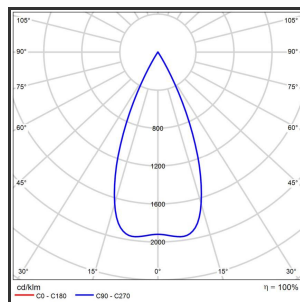

# HELI ARGUS 108

9010 9005 4000K/CRI90 48° on/off

|                         |                   |                                  |                    |
|-------------------------|-------------------|----------------------------------|--------------------|
| Beamangle               | 48°               | IP                               | IP33               |
| CIE Flux Codes          | 99 99 100 100 100 | Kleur                            | RAL9010            |
| Colour Deviation (SDCM) | 3 sdcM            | Kleur 2                          | RAL9005            |
| Colour Temperature      | 4000K             | Led type                         | SMD                |
| CRI                     | >90               | Lumen Maintenance                | L80B50 bij 100.000 |
| Dim                     | Nee               | Lumen/W                          | 135lm/W            |
| Dimensions              | 1080x35x35        | Luminous flux of luminaire       | 1000lm             |
| ENEC                    | Ja                | Material Housing                 | Aluminium          |
| Energy Efficiency Class | D                 | Material Lens/Reflector/Diffusor | PMMA               |
| Forward Voltage         | 30V               | Max. connected Load              | 2x5W               |
| Frequency               | 50-60Hz           | Mounting Type                    | Track              |
| Glow Wire Test          | 650°C             | PF                               | 0,95               |
| IK                      | 07                | Protection Class                 | I                  |
| Input current           | 650mA             | UGR                              | <16                |
|                         |                   | Voltage                          | 220-240V           |