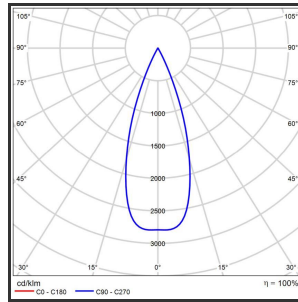

# HELI ARGUS 108

Goud 9010 3000K/CRI90 34° on/off

Beamangle	34°	IP	IP33
CIE Flux Codes	99 99 100 100 100	Kleur	RAL9010
Colour Deviation (SDCM)	3 sdcM	Kleur 2	Goud
Colour Temperature	3000K	Led type	SMD
CRI	>90	Lumen Maintenance	L80B50 bij 100.000
Dim	Nee	Lumen/W	135lm/W
Dimensions	1080x35x35	Luminous flux of luminaire	1000lm
ENEC	Ja	Material Housing	Aluminium
Energy Efficiency Class	D	Material Lens/Reflector/Diffusor	PMMA
Forward Voltage	30V	Max. connected Load	2x5W
Frequency	50-60Hz	Mounting Type	Track
Glow Wire Test	650°C	PF	0,95
IK	07	Protection Class	I
Input current	650mA	UGR	<16
		Voltage	220-240V