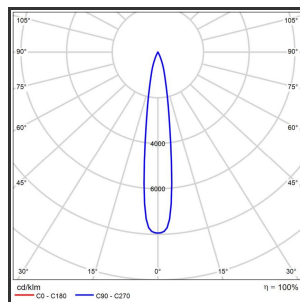

# HELI ARGUS 108

Goud 9010 4000K/CRI90 12° on/off

Beamangle	12°	IP	IP33
CIE Flux Codes	99 99 100 100 100	Kleur	RAL9010
Colour Deviation (SDCM)	3 sdcM	Kleur 2	Goud
Colour Temperature	4000K	Led type	SMD
CRI	>90	Lumen Maintenance	L80B50 bij 100.000
Dim	Nee	Lumen/W	135lm/W
Dimensions	1080x35x35	Luminous flux of luminaire	1000lm
ENEC	Ja	Material Housing	Aluminium
Energy Efficiency Class	D	Material Lens/Reflector/Diffusor	PMMA
Forward Voltage	30V	Max. connected Load	2x5W
Frequency	50-60Hz	Mounting Type	Track
Glow Wire Test	650°C	PF	0,95
IK	07	Protection Class	I
Input current	650mA	UGR	<16
		Voltage	220-240V