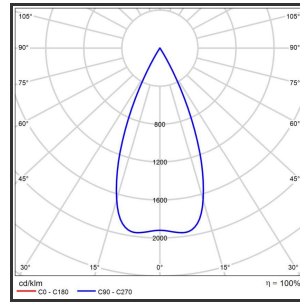

# HELI ARGUS 108

Goud blinkend 9010 3000K/CR190 48° Dali

Beamangle	48°	IP	IP33
CIE Flux Codes	99 99 100 100 100	Kleur	RAL9010
Colour Deviation (SDCM)	3 sdcM	Kleur 2	Blinkend Goud
Colour Temperature	3000K	Led type	SMD
CRI	>90	Lumen Maintenance	L80B50 bij 100.000
Dim	Dali	Lumen/W	135lm/W
Dimensions	1080x35x35	Luminous flux of luminaire	1000lm
ENEC	Ja	Material Housing	Aluminium
Energy Efficiency Class	D	Material Lens/Reflector/Diffusor	PMMA
Forward Voltage	30V	Max. connected Load	2x5W
Frequency	50-60Hz	Mounting Type	Track
Glow Wire Test	650°C	PF	0,95
IK	07	Protection Class	I
Input current	650mA	UGR	<16
		Voltage	220-240V