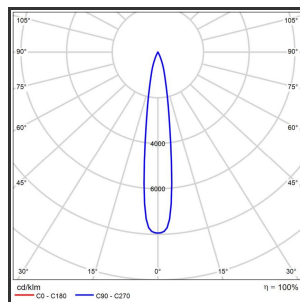

# HELI ARGUS 108

Goud blinkend 9010 3000K/CR190 12° Dali

Beamangle	12°	IP	IP33
CIE Flux Codes	99 99 100 100 100	Kleur	RAL9010
Colour Deviation (SDCM)	3 sdcM	Kleur 2	Blinkend Goud
Colour Temperature	3000K	Led type	SMD
CRI	>90	Lumen Maintenance	L80B50 bij 100.000
Dim	Dali	Lumen/W	135lm/W
Dimensions	1080x35x35	Luminous flux of luminaire	1000lm
ENEC	Ja	Material Housing	Aluminium
Energy Efficiency Class	D	Material Lens/Reflector/Diffusor	PMMA
Forward Voltage	30V	Max. connected Load	2x5W
Frequency	50-60Hz	Mounting Type	Track
Glow Wire Test	650°C	PF	0,95
IK	07	Protection Class	I
Input current	650mA	UGR	<16
		Voltage	220-240V