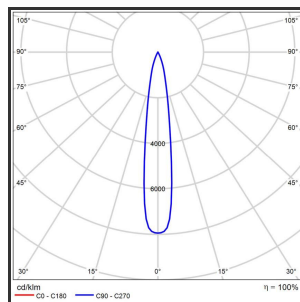

# HELI ARGUS 108

9010 9016 4000K/CRI90 12° Dali

|                         |                   |                                  |                    |
|-------------------------|-------------------|----------------------------------|--------------------|
| Beamangle               | 12°               | IP                               | IP33               |
| CIE Flux Codes          | 99 99 100 100 100 | Kleur                            | RAL9016            |
| Colour Deviation (SDCM) | 3 sdcM            | Kleur 2                          | RAL9010            |
| Colour Temperature      | 4000K             | Led type                         | SMD                |
| CRI                     | >90               | Lumen Maintenance                | L80B50 bij 100.000 |
| Dim                     | Dali              | Lumen/W                          | 135lm/W            |
| Dimensions              | 1080x35x35        | Luminous flux of luminaire       | 1000lm             |
| ENEC                    | Ja                | Material Housing                 | Aluminium          |
| Energy Efficiency Class | D                 | Material Lens/Reflector/Diffusor | PMMA               |
| Forward Voltage         | 30V               | Max. connected Load              | 2x5W               |
| Frequency               | 50-60Hz           | Mounting Type                    | Track              |
| Glow Wire Test          | 650°C             | PF                               | 0,95               |
| IK                      | 07                | Protection Class                 | I                  |
| Input current           | 650mA             | UGR                              | <16                |
|                         |                   | Voltage                          | 220-240V           |