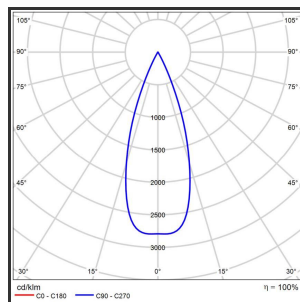

HELI ARGUS 108

Goud 9016 3000K/CRI90 34° on/off

Beamangle	34°	IP	IP33
CIE Flux Codes	99 99 100 100 100	Kleur	RAL9016
Colour Deviation (SDCM)	3 sdcM	Kleur 2	Goud
Colour Temperature	3000K	Led type	SMD
CRI	>90	Lumen Maintenance	L80B50 bij 100.000
Dim	Nee	Lumen/W	135lm/W
Dimensions	1080x35x35	Luminous flux of luminaire	1000lm
ENEC	Ja	Material Housing	Aluminium
Energy Efficiency Class	D	Material Lens/Reflector/Diffusor	PMMA
Forward Voltage	30V	Max. connected Load	2x5W
Frequency	50-60Hz	Mounting Type	Track
Glow Wire Test	650°C	PF	0,95
IK	07	Protection Class	I
Input current	650mA	UGR	<16
		Voltage	220-240V