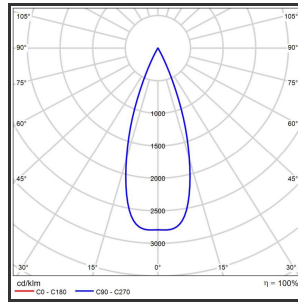

# HELI ARGUS 108

Goud blinkend 9016 3000K/CR190 34° Dali

Beamangle	34°	IP	IP33
CIE Flux Codes	99 99 100 100 100	Kleur	RAL9016
Colour Deviation (SDCM)	3 sdcM	Kleur 2	Blinkend Goud
Colour Temperature	3000K	Led type	SMD
CRI	>90	Lumen Maintenance	L80B50 bij 100.000
Dim	Dali	Lumen/W	135lm/W
Dimensions	1080x35x35	Luminous flux of luminaire	1000lm
ENEC	Ja	Material Housing	Aluminium
Energy Efficiency Class	D	Material Lens/Reflector/Diffusor	PMMA
Forward Voltage	30V	Max. connected Load	2x5W
Frequency	50-60Hz	Mounting Type	Track
Glow Wire Test	650°C	PF	0,95
IK	07	Protection Class	I
Input current	650mA	UGR	<16
		Voltage	220-240V