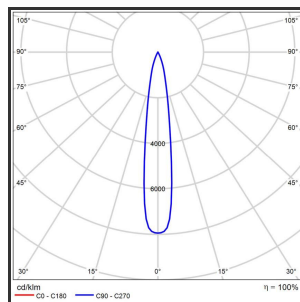

# HELI ARGUS 108

Goud blinkend 9016 3000K/CR190 12° on/off

Beamangle	12°	IP	IP33
CIE Flux Codes	99 99 100 100 100	Kleur	RAL9016
Colour Deviation (SDCM)	3 sdcM	Kleur 2	Blinkend Goud
Colour Temperature	3000K	Led type	SMD
CRI	>90	Lumen Maintenance	L80B50 bij 100.000
Dim	Nee	Lumen/W	135lm/W
Dimensions	1080x35x35	Luminous flux of luminaire	1000lm
ENEC	Ja	Material Housing	Aluminium
Energy Efficiency Class	D	Material Lens/Reflector/Diffusor	PMMA
Forward Voltage	30V	Max. connected Load	2x5W
Frequency	50-60Hz	Mounting Type	Track
Glow Wire Test	650°C	PF	0,95
IK	07	Protection Class	I
Input current	650mA	UGR	<16
		Voltage	220-240V