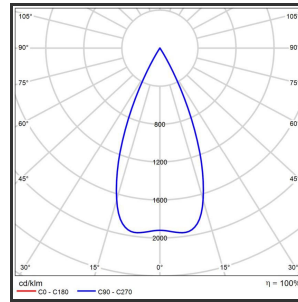

# HELI ARGUS 108

9016 Goud blinkend 4000K/CR190 48° on/off

Beamangle	48°	IP	IP33
CIE Flux Codes	99 99 100 100 100	Kleur	RAL9016
Colour Deviation (SDCM)	3 sdcM	Kleur 2	Blinkend Goud
Colour Temperature	4000K	Led type	SMD
CRI	>90	Lumen Maintenance	L80B50 bij 100.000
Dim	Nee	Lumen/W	135lm/W
Dimensions	1080x35x35	Luminous flux of luminaire	1000lm
ENEC	Ja	Material Housing	Aluminium
Energy Efficiency Class	D	Material Lens/Reflector/Diffusor	PMMA
Forward Voltage	30V	Max. connected Load	2x5W
Frequency	50-60Hz	Mounting Type	Track
Glow Wire Test	650°C	PF	0,95
IK	07	Protection Class	I
Input current	650mA	UGR	<16
		Voltage	220-240V