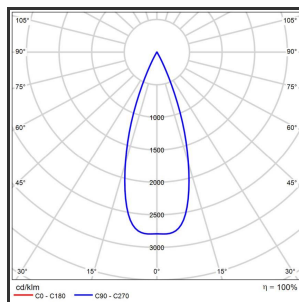

# HELI ARGUS 108

9016 Goud blinkend 4000K/CR190 34° on/off

Beamangle	34°	IP	IP33
CIE Flux Codes	99 99 100 100 100	Kleur	RAL9016
Colour Deviation (SDCM)	3 sdcM	Kleur 2	Blinkend Goud
Colour Temperature	4000K	Led type	SMD
CRI	>90	Lumen Maintenance	L80B50 bij 100.000
Dim	Nee	Lumen/W	135lm/W
Dimensions	1080x35x35	Luminous flux of luminaire	1000lm
ENEC	Ja	Material Housing	Aluminium
Energy Efficiency Class	D	Material Lens/Reflector/Diffusor	PMMA
Forward Voltage	30V	Max. connected Load	2x5W
Frequency	50-60Hz	Mounting Type	Track
Glow Wire Test	650°C	PF	0,95
IK	07	Protection Class	I
Input current	650mA	UGR	<16
		Voltage	220-240V