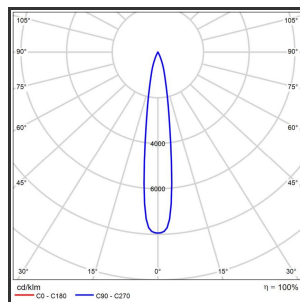

# HELI ARGUS 108

9005 Powdercoated Grey 4000K/CRI90 12° Dali

Beamangle	12°	IP	IP33
CIE Flux Codes	99 99 100 100 100	Kleur	Aluminium
Colour Deviation (SDCM)	3 sdcM	Kleur 2	RAL9005
Colour Temperature	4000K	Led type	SMD
CRI	>90	Lumen Maintenance	L80B50 bij 100.000
Dim	Dali	Lumen/W	135lm/W
Dimensions	1080x35x35	Luminous flux of luminaire	1000lm
ENEC	Ja	Material Housing	Aluminium
Energy Efficiency Class	D	Material Lens/Reflector/Diffusor	PMMA
Forward Voltage	30V	Max. connected Load	2x5W
Frequency	50-60Hz	Mounting Type	Track
Glow Wire Test	650°C	PF	0,95
IK	07	Protection Class	I
Input current	650mA	UGR	<16
		Voltage	220-240V