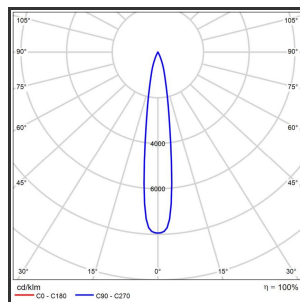

# HELI ARGUS 108

9005 Powdercoated Grey 4000K/CRI90 12° on/off

Beamangle	12°	IP	IP33
CIE Flux Codes	99 99 100 100 100	Kleur	Aluminium
Colour Deviation (SDCM)	3 sdcM	Kleur 2	RAL9005
Colour Temperature	4000K	Led type	SMD
CRI	>90	Lumen Maintenance	L80B50 bij 100.000
Dim	Nee	Lumen/W	135lm/W
Dimensions	1080x35x35	Luminous flux of luminaire	1000lm
ENEC	Ja	Material Housing	Aluminium
Energy Efficiency Class	D	Material Lens/Reflector/Diffusor	PMMA
Forward Voltage	30V	Max. connected Load	2x5W
Frequency	50-60Hz	Mounting Type	Track
Glow Wire Test	650°C	PF	0,95
IK	07	Protection Class	I
Input current	650mA	UGR	<16
		Voltage	220-240V