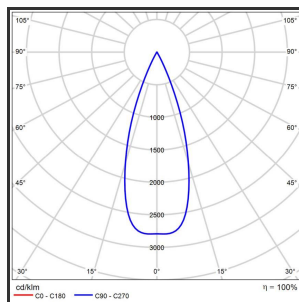

# HELI ARGUS 108

9010 Powdercoated Grey 4000K/CRI90 34° on/off

Beamangle	34°	IP	IP33
CIE Flux Codes	99 99 100 100 100	Kleur	Aluminium
Colour Deviation (SDCM)	3 sdcM	Kleur 2	RAL9010
Colour Temperature	4000K	Led type	SMD
CRI	>90	Lumen Maintenance	L80B50 bij 100.000
Dim	Nee	Lumen/W	135lm/W
Dimensions	1080x35x35	Luminous flux of luminaire	1000lm
ENEC	Ja	Material Housing	Aluminium
Energy Efficiency Class	D	Material Lens/Reflector/Diffusor	PMMA
Forward Voltage	30V	Max. connected Load	2x5W
Frequency	50-60Hz	Mounting Type	Track
Glow Wire Test	650°C	PF	0,95
IK	07	Protection Class	I
Input current	650mA	UGR	<16
		Voltage	220-240V