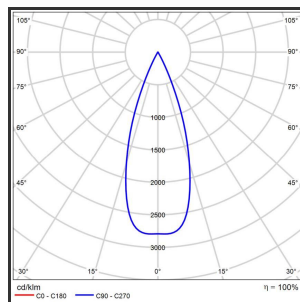

# HELI ARGUS 108

Aluminium 9016 3000K/CR190 34° on/off

Beamangle	34°	IP	IP33
CIE Flux Codes	99 99 100 100 100	Kleur	Aluminium
Colour Deviation (SDCM)	3 sdcM	Kleur 2	RAL9016
Colour Temperature	3000K	Led type	SMD
CRI	>90	Lumen Maintenance	L80B50 bij 100.000
Dim	Nee	Lumen/W	135lm/W
Dimensions	1080x35x35	Luminous flux of luminaire	1000lm
ENEC	Ja	Material Housing	Aluminium
Energy Efficiency Class	D	Material Lens/Reflector/Diffusor	PMMA
Forward Voltage	30V	Max. connected Load	2x5W
Frequency	50-60Hz	Mounting Type	Track
Glow Wire Test	650°C	PF	0,95
IK	07	Protection Class	I
Input current	650mA	UGR	<16
		Voltage	220-240V