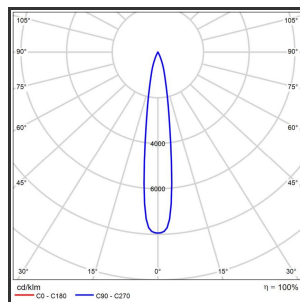

# HELI ARGUS 108

9016 Powdercoated Grey 3000K/CRI90 12° on/off

Beamangle	12°	IP	IP33
CIE Flux Codes	99 99 100 100 100	Kleur	Aluminium
Colour Deviation (SDCM)	3 sdcM	Kleur 2	RAL9016
Colour Temperature	3000K	Led type	SMD
CRI	>90	Lumen Maintenance	L80B50 bij 100.000
Dim	Nee	Lumen/W	135lm/W
Dimensions	1080x35x35	Luminous flux of luminaire	1000lm
ENEC	Ja	Material Housing	Aluminium
Energy Efficiency Class	D	Material Lens/Reflector/Diffusor	PMMA
Forward Voltage	30V	Max. connected Load	2x5W
Frequency	50-60Hz	Mounting Type	Track
Glow Wire Test	650°C	PF	0,95
IK	07	Protection Class	I
Input current	650mA	UGR	<16
		Voltage	220-240V