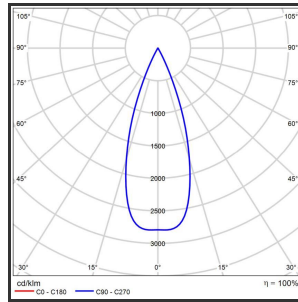

# HELI ARGUS 108

Aluminium 9016 4000K/CR190 34° on/off

|                         |                   |                                  |                    |
|-------------------------|-------------------|----------------------------------|--------------------|
| Beamangle               | 34°               | IP                               | IP33               |
| CIE Flux Codes          | 99 99 100 100 100 | Kleur                            | Aluminium          |
| Colour Deviation (SDCM) | 3 sdcM            | Kleur 2                          | RAL9016            |
| Colour Temperature      | 4000K             | Led type                         | SMD                |
| CRI                     | >90               | Lumen Maintenance                | L80B50 bij 100.000 |
| Dim                     | Nee               | Lumen/W                          | 135lm/W            |
| Dimensions              | 1080x35x35        | Luminous flux of luminaire       | 1000lm             |
| ENEC                    | Ja                | Material Housing                 | Aluminium          |
| Energy Efficiency Class | D                 | Material Lens/Reflector/Diffusor | PMMA               |
| Forward Voltage         | 30V               | Max. connected Load              | 2x5W               |
| Frequency               | 50-60Hz           | Mounting Type                    | Track              |
| Glow Wire Test          | 650°C             | PF                               | 0,95               |
| IK                      | 07                | Protection Class                 | I                  |
| Input current           | 650mA             | UGR                              | <16                |
|                         |                   | Voltage                          | 220-240V           |