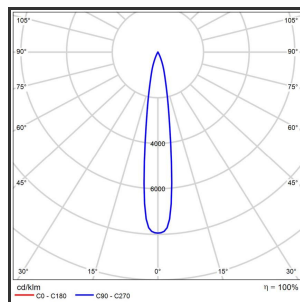

# HELI ARGUS 108

9016 Powdercoated Grey 4000K/CRI90 12° on/off

Beamangle	12°	IP	IP33
CIE Flux Codes	99 99 100 100 100	Kleur	Aluminium
Colour Deviation (SDCM)	3 sdcM	Kleur 2	RAL9016
Colour Temperature	4000K	Led type	SMD
CRI	>90	Lumen Maintenance	L80B50 bij 100.000
Dim	Nee	Lumen/W	135lm/W
Dimensions	1080x35x35	Luminous flux of luminaire	1000lm
ENEC	Ja	Material Housing	Aluminium
Energy Efficiency Class	D	Material Lens/Reflector/Diffusor	PMMA
Forward Voltage	30V	Max. connected Load	2x5W
Frequency	50-60Hz	Mounting Type	Track
Glow Wire Test	650°C	PF	0,95
IK	07	Protection Class	I
Input current	650mA	UGR	<16
		Voltage	220-240V