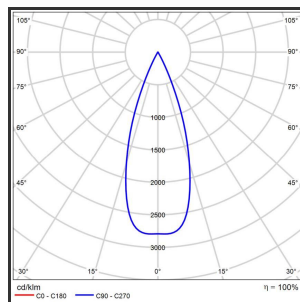

# HELI ARGUS 108

Goud Powdercoated Grey 3000K/CRI90 34° Dali

Beamangle	34°	IP	IP33
CIE Flux Codes	99 99 100 100 100	Kleur	Aluminium
Colour Deviation (SDCM)	3 sdcM	Kleur 2	Goud
Colour Temperature	3000K	Led type	SMD
CRI	>90	Lumen Maintenance	L80B50 bij 100.000
Dim	Dali	Lumen/W	135lm/W
Dimensions	1080x35x35	Luminous flux of luminaire	1000lm
ENEC	Ja	Material Housing	Aluminium
Energy Efficiency Class	D	Material Lens/Reflector/Diffusor	PMMA
Forward Voltage	30V	Max. connected Load	2x5W
Frequency	50-60Hz	Mounting Type	Track
Glow Wire Test	650°C	PF	0,95
IK	07	Protection Class	I
Input current	650mA	UGR	<16
		Voltage	220-240V