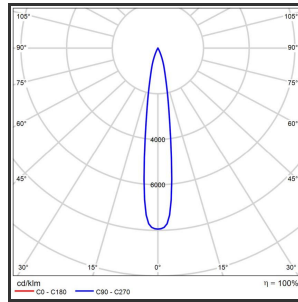

# HELI ARGUS 108

Aluminium Goud 4000K/CRI90 12° Dali

Beamangle	12°	IP	IP33
CIE Flux Codes	99 99 100 100 100	Kleur	Aluminium
Colour Deviation (SDCM)	3 sdcM	Kleur 2	Goud
Colour Temperature	4000K	Led type	SMD
CRI	>90	Lumen Maintenance	L80B50 bij 100.000
Dim	Dali	Lumen/W	135lm/W
Dimensions	1080x35x35	Luminous flux of luminaire	1000lm
ENEC	Ja	Material Housing	Aluminium
Energy Efficiency Class	D	Material Lens/Reflector/Diffusor	PMMA
Forward Voltage	30V	Max. connected Load	2x5W
Frequency	50-60Hz	Mounting Type	Track
Glow Wire Test	650°C	PF	0,95
IK	07	Protection Class	I
Input current	650mA	UGR	<16
		Voltage	220-240V