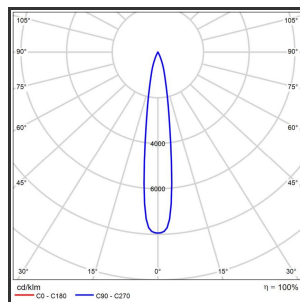

# HELI ARGUS 108

Aluminium Goud 4000K/CR190 12° on/off

Beamangle	12°	IP	IP33
CIE Flux Codes	99 99 100 100 100	Kleur	Aluminium
Colour Deviation (SDCM)	3 sdcM	Kleur 2	Goud
Colour Temperature	4000K	Led type	SMD
CRI	>90	Lumen Maintenance	L80B50 bij 100.000
Dim	Nee	Lumen/W	135lm/W
Dimensions	1080x35x35	Luminous flux of luminaire	1000lm
ENEC	Ja	Material Housing	Aluminium
Energy Efficiency Class	D	Material Lens/Reflector/Diffusor	PMMA
Forward Voltage	30V	Max. connected Load	2x5W
Frequency	50-60Hz	Mounting Type	Track
Glow Wire Test	650°C	PF	0,95
IK	07	Protection Class	I
Input current	650mA	UGR	<16
		Voltage	220-240V